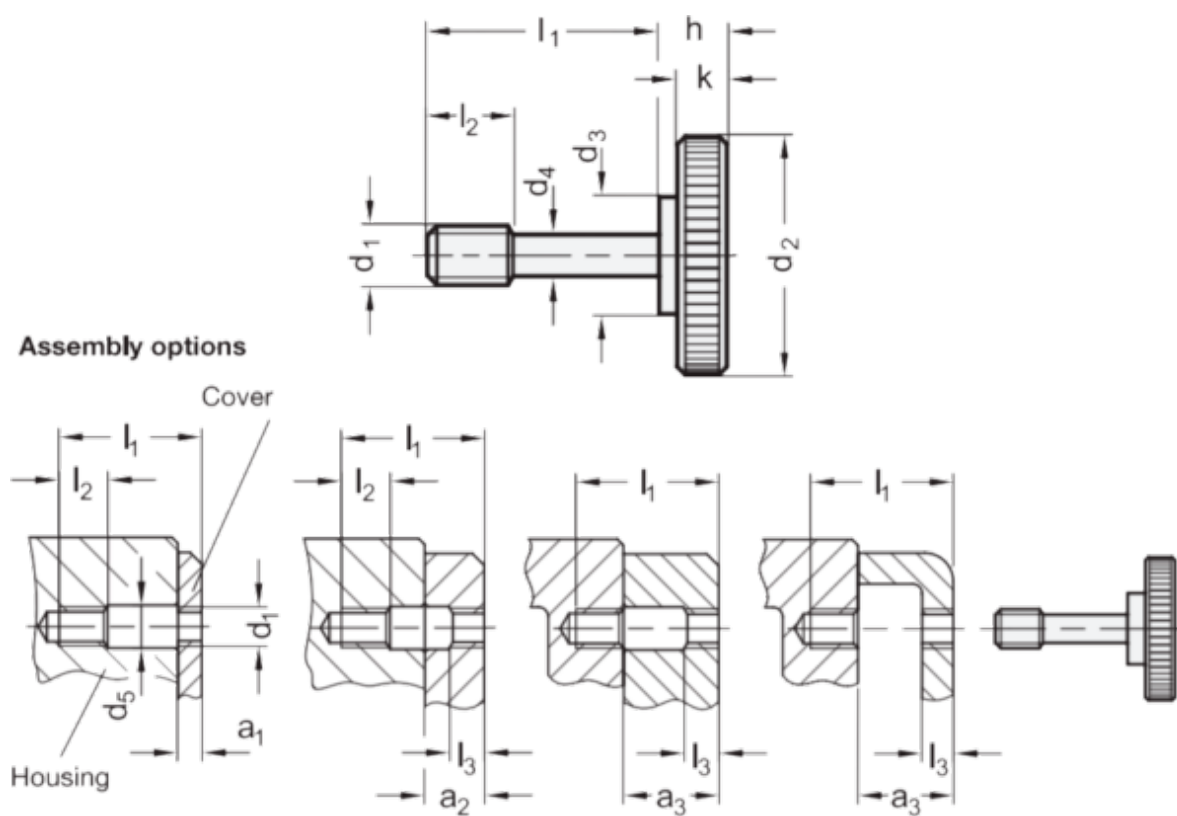

Article number: 206532M630ST
Description: E+G knurled screw
GN 653.2-M6-30-ST

Measures

$d_1 = M6$
 $d_2 = 24$
 $d_3 = 12$
 $d_4 = 4.8$
 $h = 8$
 $k = 5$
 $l_1 = 30$